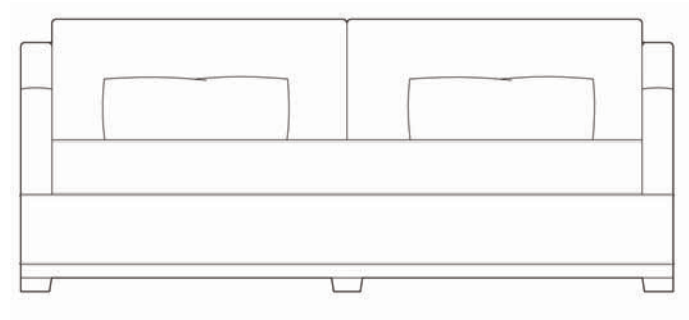

LUNDI SOFA

84"W X 41.5"D X 32"H

DESCRIPTION

(2) LOOSE BACKS, BOXED WITH SELF WELT
(2) LOOSE SEATS, BOXED WITH SELF WELT
EXPOSED WOOD BASE WITH TAPERED WOOD LEGS
WITH (3) LEGS ACROSS FRONT AND (2) LEGS AT BACK
(2) THROW PILLOWS

I07S-84 LUNDI SOFA

FRONT VIEW | VUE DE FACE

DIMENSIONS

84"W X 41-1/2"D X 32"H
SEAT DEPTH: 23"
SEAT HEIGHT: 19.5"
ARM HEIGHT: 26"

213.36 L x 105.41 P x 81.28 H
PROFONDEUR D'ASSISE: 53.34
HAUTEUR D'ASSISE: 49.53
HAUTEUR DE L'ACCOUDOIR: 66.04

OPTIONS

KIDNEY PILLOW
SET BACK ARM (SHOWN)

COUSSIN CALE-REINS