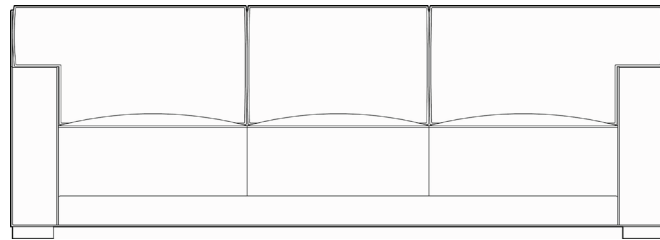

FRIDAY SOFA

84"W X 39"D X 34"H

DESCRIPTION

(2) OR (3) LOOSE BACKS WITH SELF WELT  
50/50 DOWN SOLID

INSIDE BACK SQUARE WRAP OVER WITH DEEP DIVIDE  
VERTICAL SEAM, NO WELT ON OUTSIDE BACK AND  
DECK AT DIVIDE(S)

TIGHT, DIVIDED SEAT, SEAMED ON ALL EDGES WITH  
SELF WELT ON TOP EDGE ONLY

SEATS PROTRUDE 1-1/2" FROM UPHOLSTERED BASE  
AND ARMS

FLUSH FRONT ARMS, CAPPED WITH SEAMS ON ALL  
EDGES AND SELF WELT (7" WIDE)

BUILT TO THE FLOOR WITH (4) EXPOSED MAPLE LEGS  
SELF WELT ALONG BASE AND OUTSIDE BACK

DOS TENDU EN DEUX PARTIES, COUTURE  
DE RENFORT

PASSEPOIL SUR ARÊTES TRANCHANTES SEULEMENT  
ASSISE TENDUE, EN DEUX PARTIES, COUTURE  
DE RENFORT

110S-84 FRIDAY SOFA

FRONT VIEW | VUE DE FACE

DIMENSIONS

84"W x 39"D x 34"H  
SEAT DEPTH: 30"  
SEAT HEIGHT: 18"  
ARM HEIGHT: 25-1/2"

213.36 W x 99.06 P x 86.36 H  
PROFONDEUR D'ASSISE: 76.2  
HAUTEUR D'ASSISE: 45.72  
HAUTEUR DE L'ACCOUDOIR: 64.77